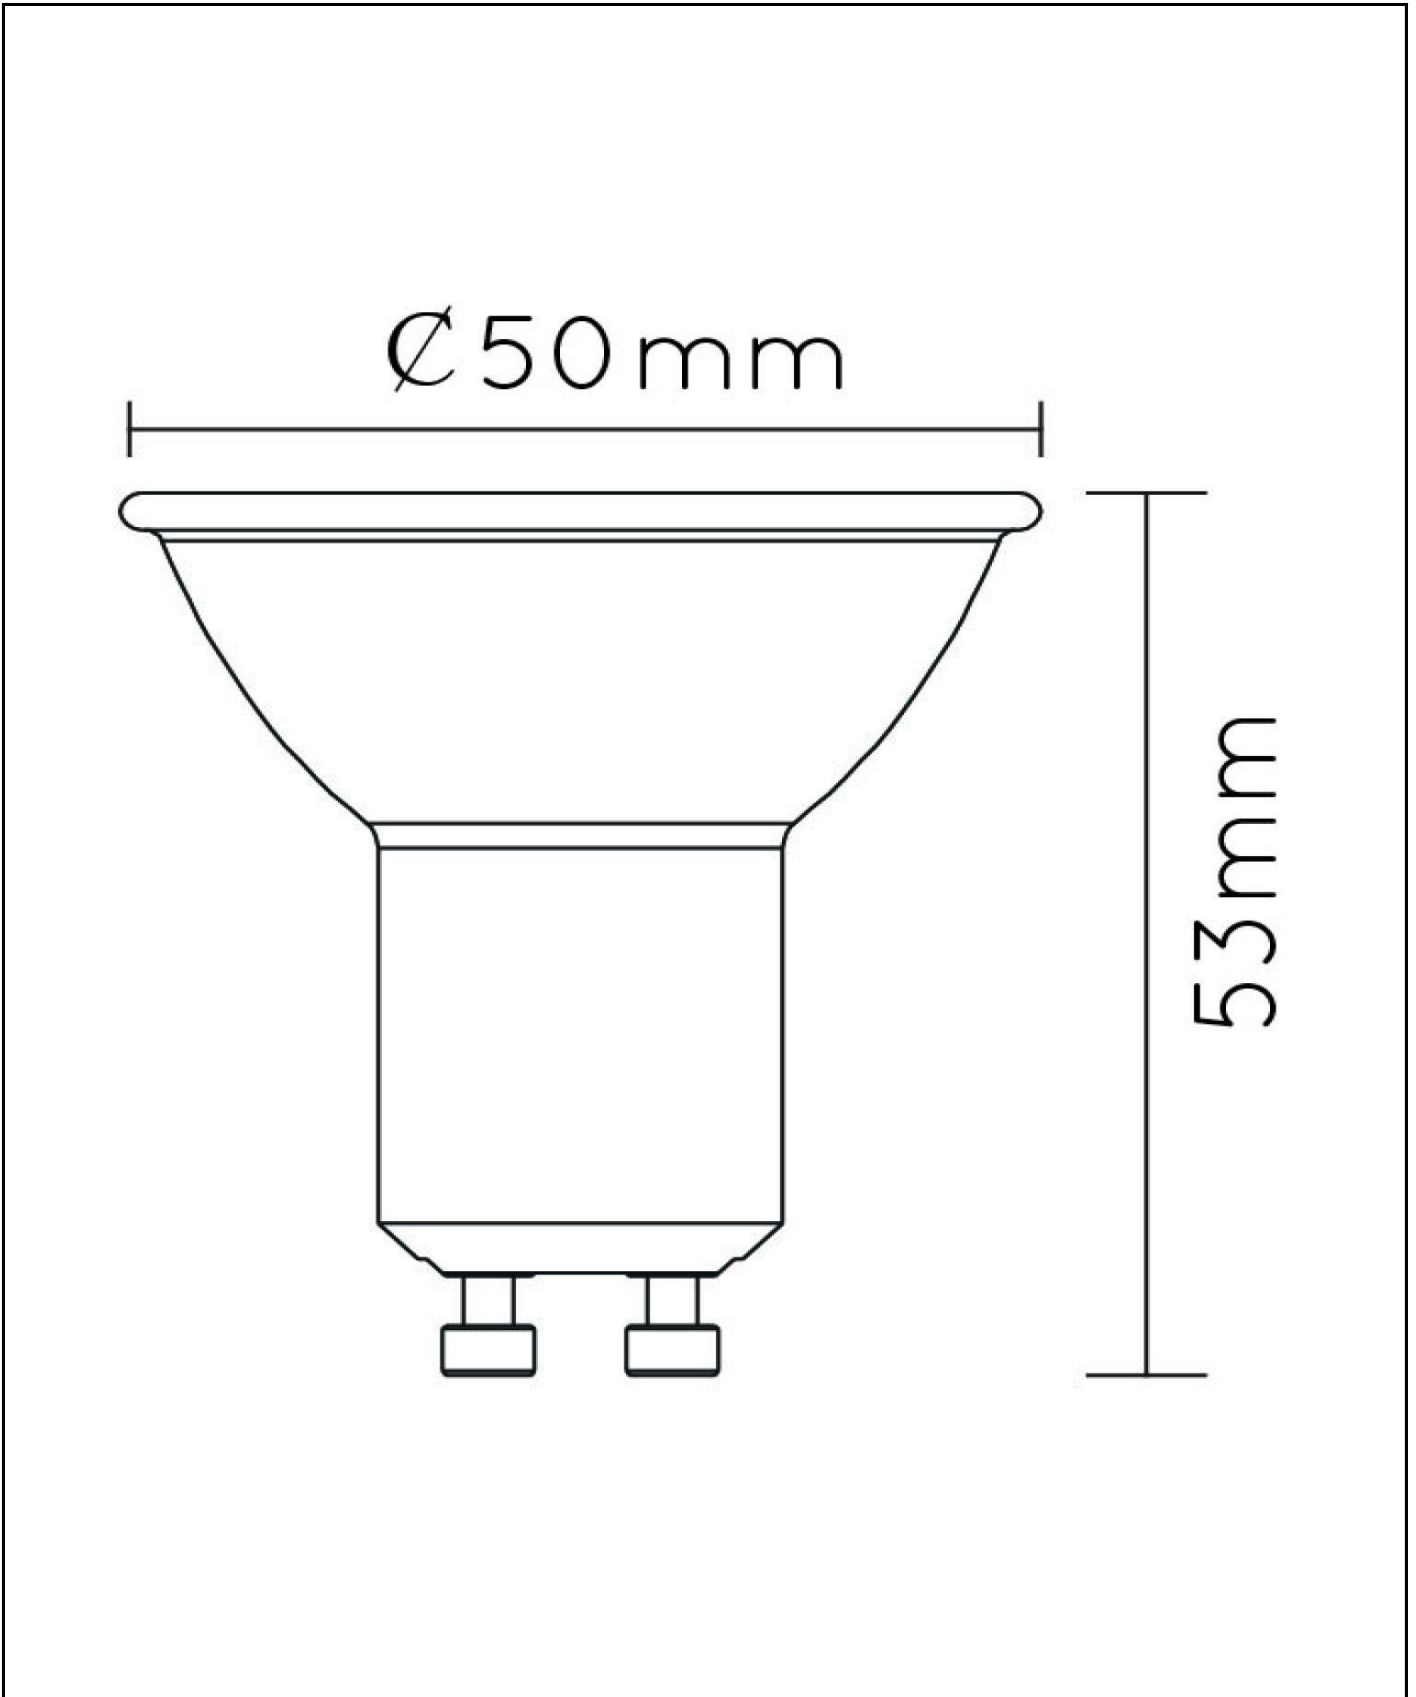

#ILLUMINATESYOURWORLD

Take a look at how others around the world use Lucide products

Follow us for the latest lighting trends!

LUCIDE

Item number: 49008/05/60
EAN code: 5411212490971

MR16

General

Dimensions LxWxH: 5cm x 5cm x 5,3cm
Main material: Synthetic
Color: Transparant
Style: Modern
Shape: Reflector
Weight: 0,07kg
Warranty: 30 Days
Lumen: 1 x 350lm
Colour temperature: 2700K
Beam angle (if directional): 38°
Color Rendering Index: 80
Expected lifetime: 30000h

Specifications

Dimmable: No
Adjustable in height: Not In Height Adjustable
Directional: Not Directional
Cable: No Cable On Product
Sensor: Without Sensor
Control: Light Switch Control
Power supply: Adapter/Power Grid
IP-class: 20
Electric class: 1
Number of light sources: 1
Lamp socket: GU10
Wattage: 1 x 5W
Power requirements: 220-240V-50Hz

For more specifications of this product please visit
www.lucide.com

MR16

Item number: 49008/05/60
EAN code: 5411212490971

For more specifications or dimensions of this product please visit www.lucide.com