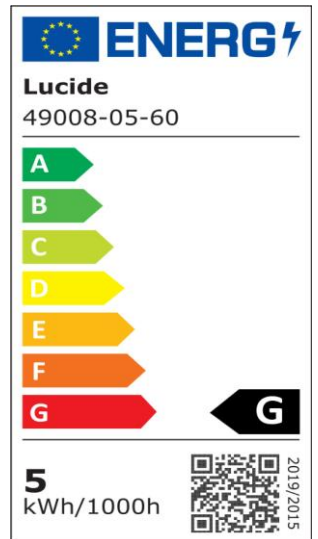

#ILLUMINATESYOURWORLD

Take a look at how others around the world use Lucide products

Follow us for the latest lighting trends!

LUCIDE

Item number: 49008/05/60
EAN code: 5411212490971

MR16

General

Dimensions LxWxH: 5cm x 5cm x 5,3cm
Main material: Synthetic
Color: Transparant
Style: Modern
Shape: Reflector
Weight: 0,07kg
Warranty: 30 Days
Lumen: 1 x 350lm
Colour temperature: 2700K
Beam angle (if directional): 38°
Color Rendering Index: 80
Expected lifetime: 30000h

Specifications

Dimmable: No
Adjustable in height: Not In Height Adjustable
Directional: Not Directional
Cable: No Cable On Product
Sensor: Without Sensor
Control: Light Switch Control
Power supply: Adapter/Power Grid
IP-class: 20
Electric class: 1
Number of light sources: 1
Lamp socket: GU10
Wattage: 1 x 5W
Power requirements: 220-240V-50Hz