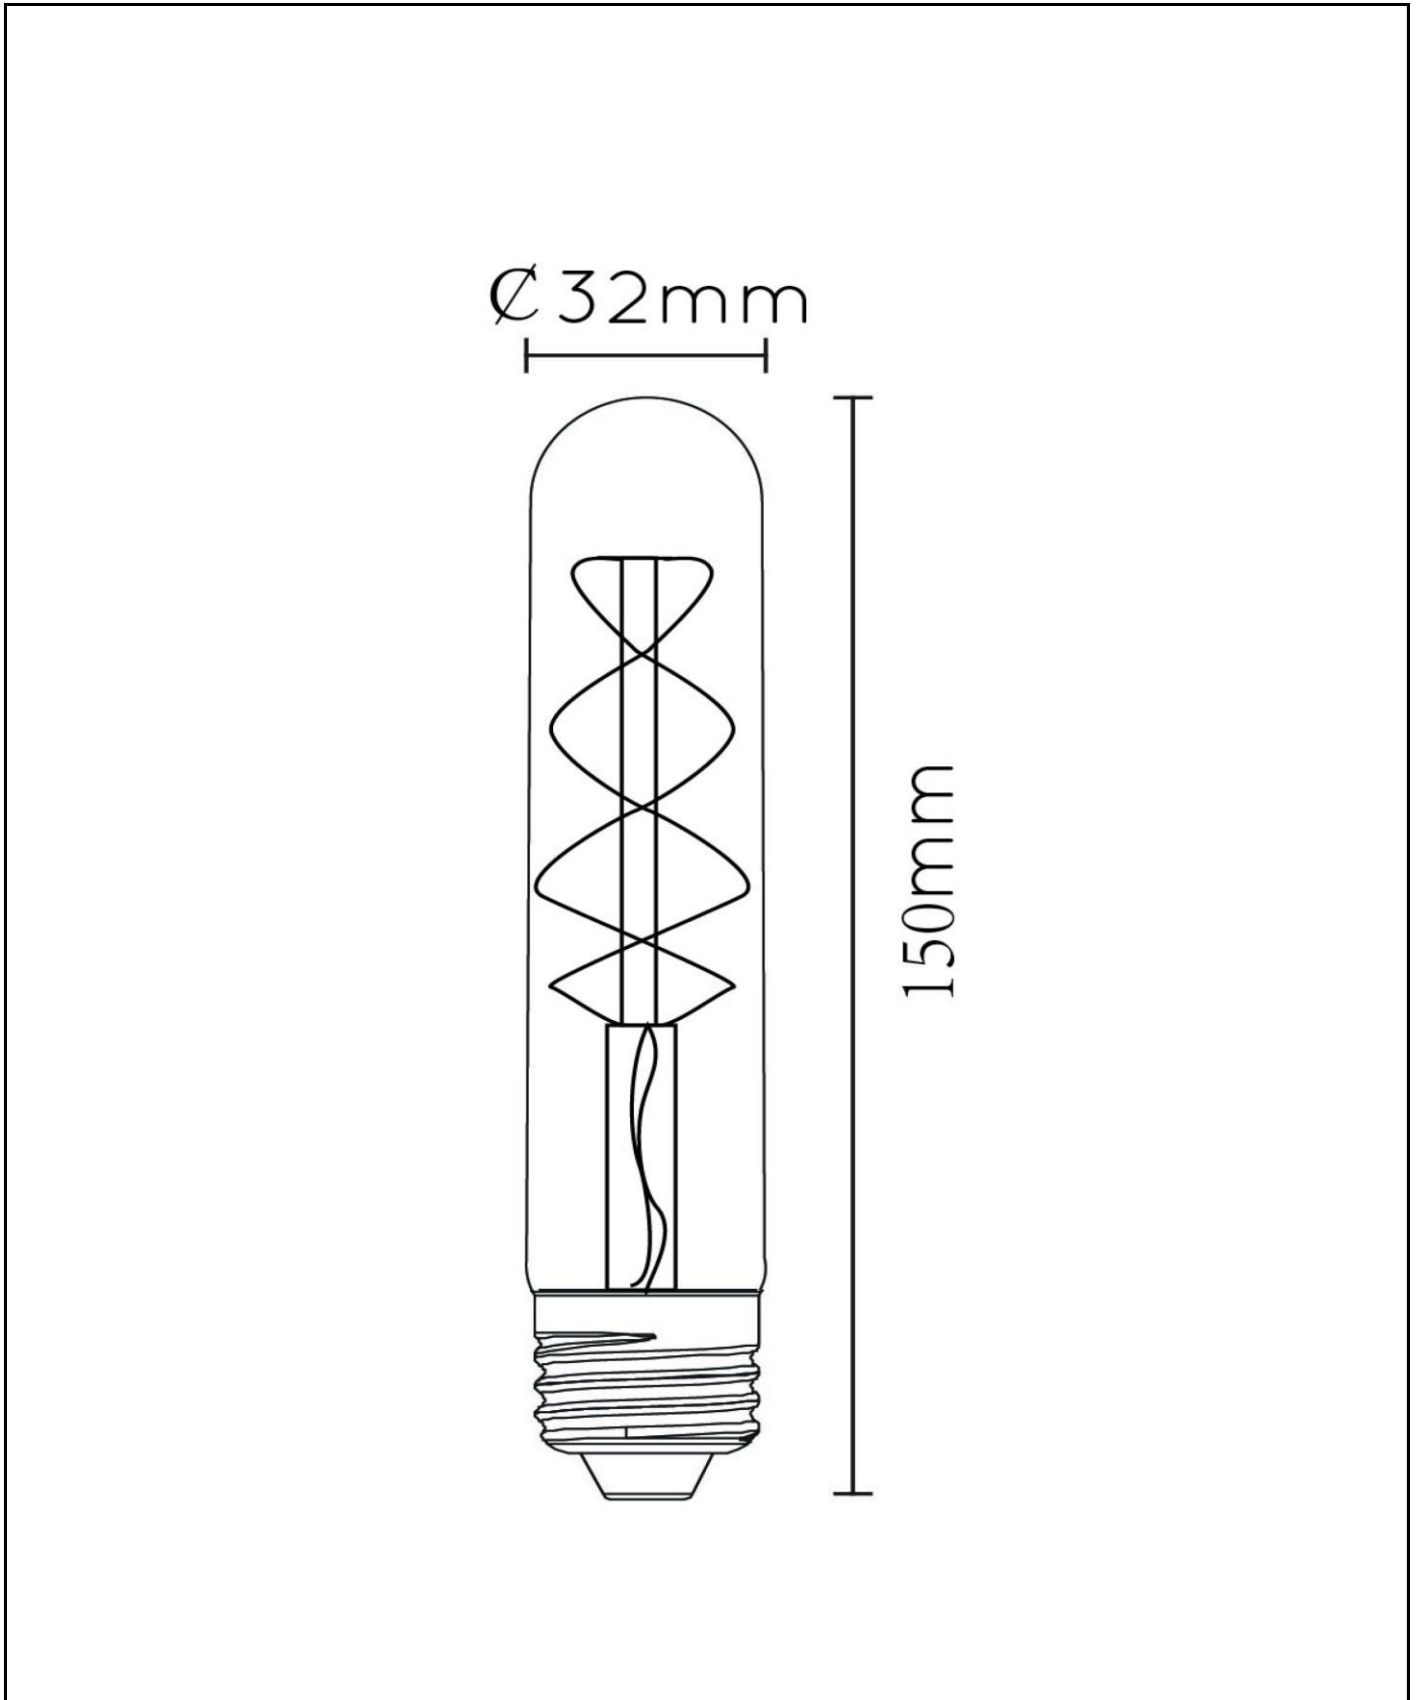

#ILLUMINATESYOURWORLD

Take a look at how others around the world use Lucide products

Follow us for the latest lighting trends!

LUCIDE

Item number: 49035/05/62
EAN code: 5411212491077

T32

General

Dimensions LxWxH: 3cm x 3cm x 15cm
Main material: Glass
Color: Amber
Style: Vintage
Shape: Tube
Weight: 0,04kg
Warranty: 30 Days
Lumen: 1 x 380lm
Colour temperature: 2200K
Beam angle (if directional): 360°
Color Rendering Index: 80
Expected lifetime: 15000h

Specifications

Dimmable: Yes
Adjustable in height: Not In Height Adjustable
Directional: Not Directional
Sensor: Without Sensor
Control: Light Switch Control
Power supply: Adapter/Power Grid
IP-class: 20
Electric class: 1
Number of light sources: 1
Lamp socket: E27
Wattage: 1 x 4,9W
Power requirements: 220-240V-50Hz

For more specifications of this product please visit
www.lucide.com

T32

Item number: 49035/05/62
EAN code: 5411212491077

For more specifications or dimensions of this product please visit www.lucide.com

ILLUMINATES YOUR WORLD