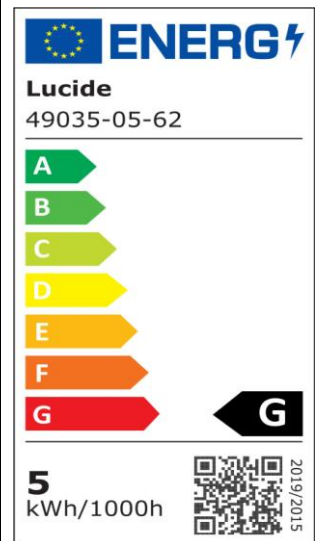

#ILLUMINATESYOURWORLD

Take a look at how others around the world use Lucide products

Follow us for the latest lighting trends!

LUCIDE

Item number: 49035/05/62
EAN code: 5411212491077

T32

General

Dimensions LxWxH: 3cm x 3cm x 15cm
Main material: Glass
Color: Amber
Style: Vintage
Shape: Tube
Weight: 0,04kg
Warranty: 30 Days
Lumen: 1 x 380lm
Colour temperature: 2200K
Beam angle (if directional): 360°
Color Rendering Index: 80
Expected lifetime: 15000h

Specifications

Dimmable: Yes
Adjustable in height: Not In Height Adjustable
Directional: Not Directional
Sensor: Without Sensor
Control: Light Switch Control
Power supply: Adapter/Power Grid
IP-class: 20
Electric class: 1
Number of light sources: 1
Lamp socket: E27
Wattage: 1 x 4,9W
Power requirements: 220-240V-50Hz