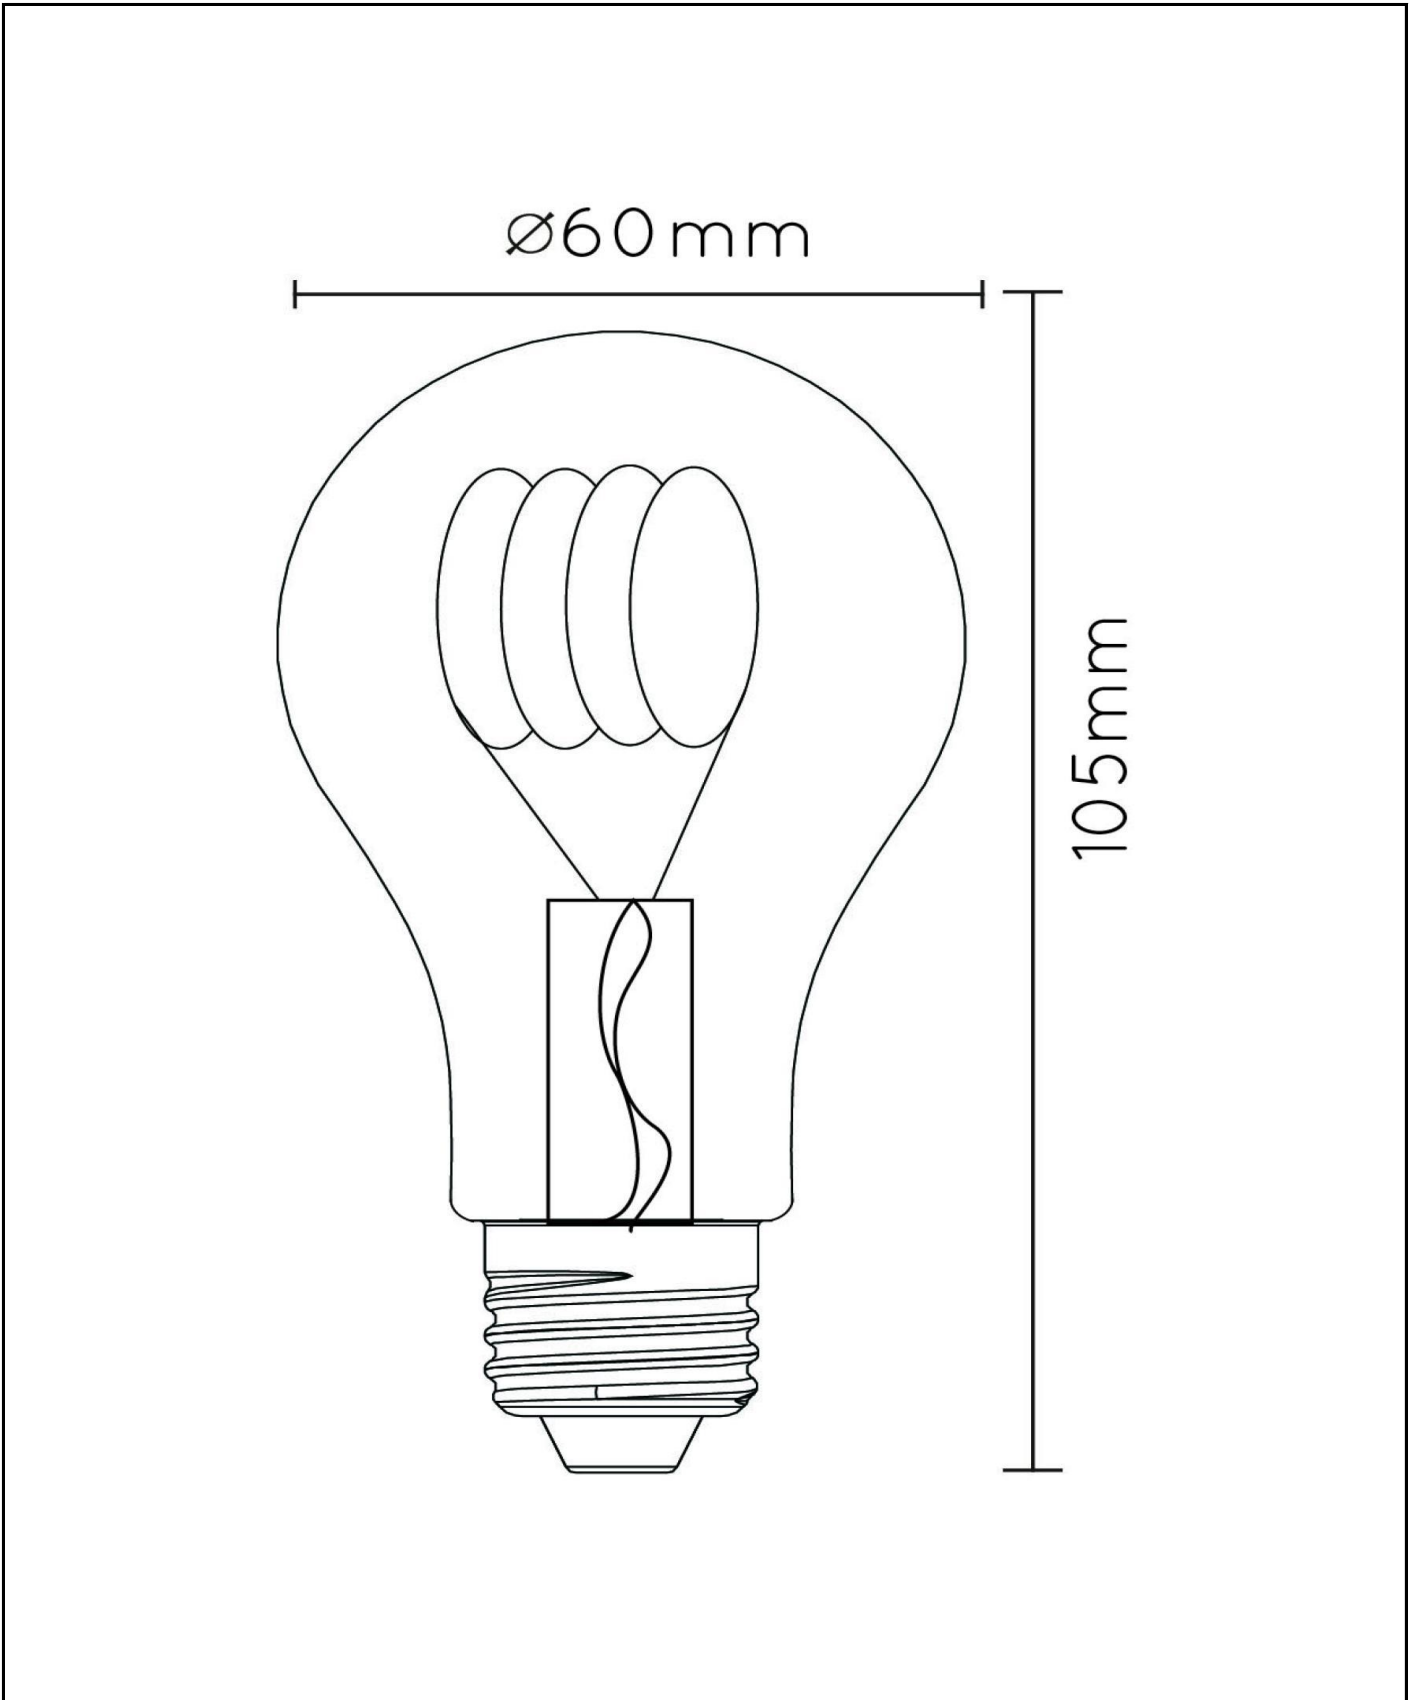

A60

Item number: 49042/05/62
EAN code: 5411212491152

For more specifications or dimensions of this product please visit www.lucide.com