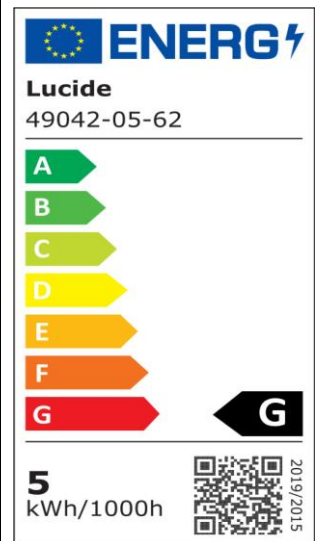

#ILLUMINATESYOURWORLD

Take a look at how others around the world use Lucide products

Follow us for the latest lighting trends!

LUCIDE

Item number: 49042/05/62  
EAN code: 5411212491152

A60

## General

Dimensions LxWxH: 6cm x 6cm x 10,5cm  
Main material: Glass  
Color: Amber  
Style: Vintage  
Shape: Bulb  
Weight: 0,06kg  
Warranty: 30 Days  
Lumen: 1 x 380lm  
Colour temperature: 2200K  
Beam angle (if directional): 360°  
Color Rendering Index: 80  
Expected lifetime: 15000h

## Specifications

Dimmable: Yes  
Adjustable in height: Not In Height Adjustable  
Directional: Not Directional  
Cable: No Cable On Product  
Sensor: Without Sensor  
Control: Light Switch Control  
Power supply: Adapter/Power Grid  
IP-class: 20  
Electric class: 1  
Number of light sources: 1  
Lamp socket: E27  
Wattage: 1 x 4,9W  
Power requirements: 220-240V-50Hz